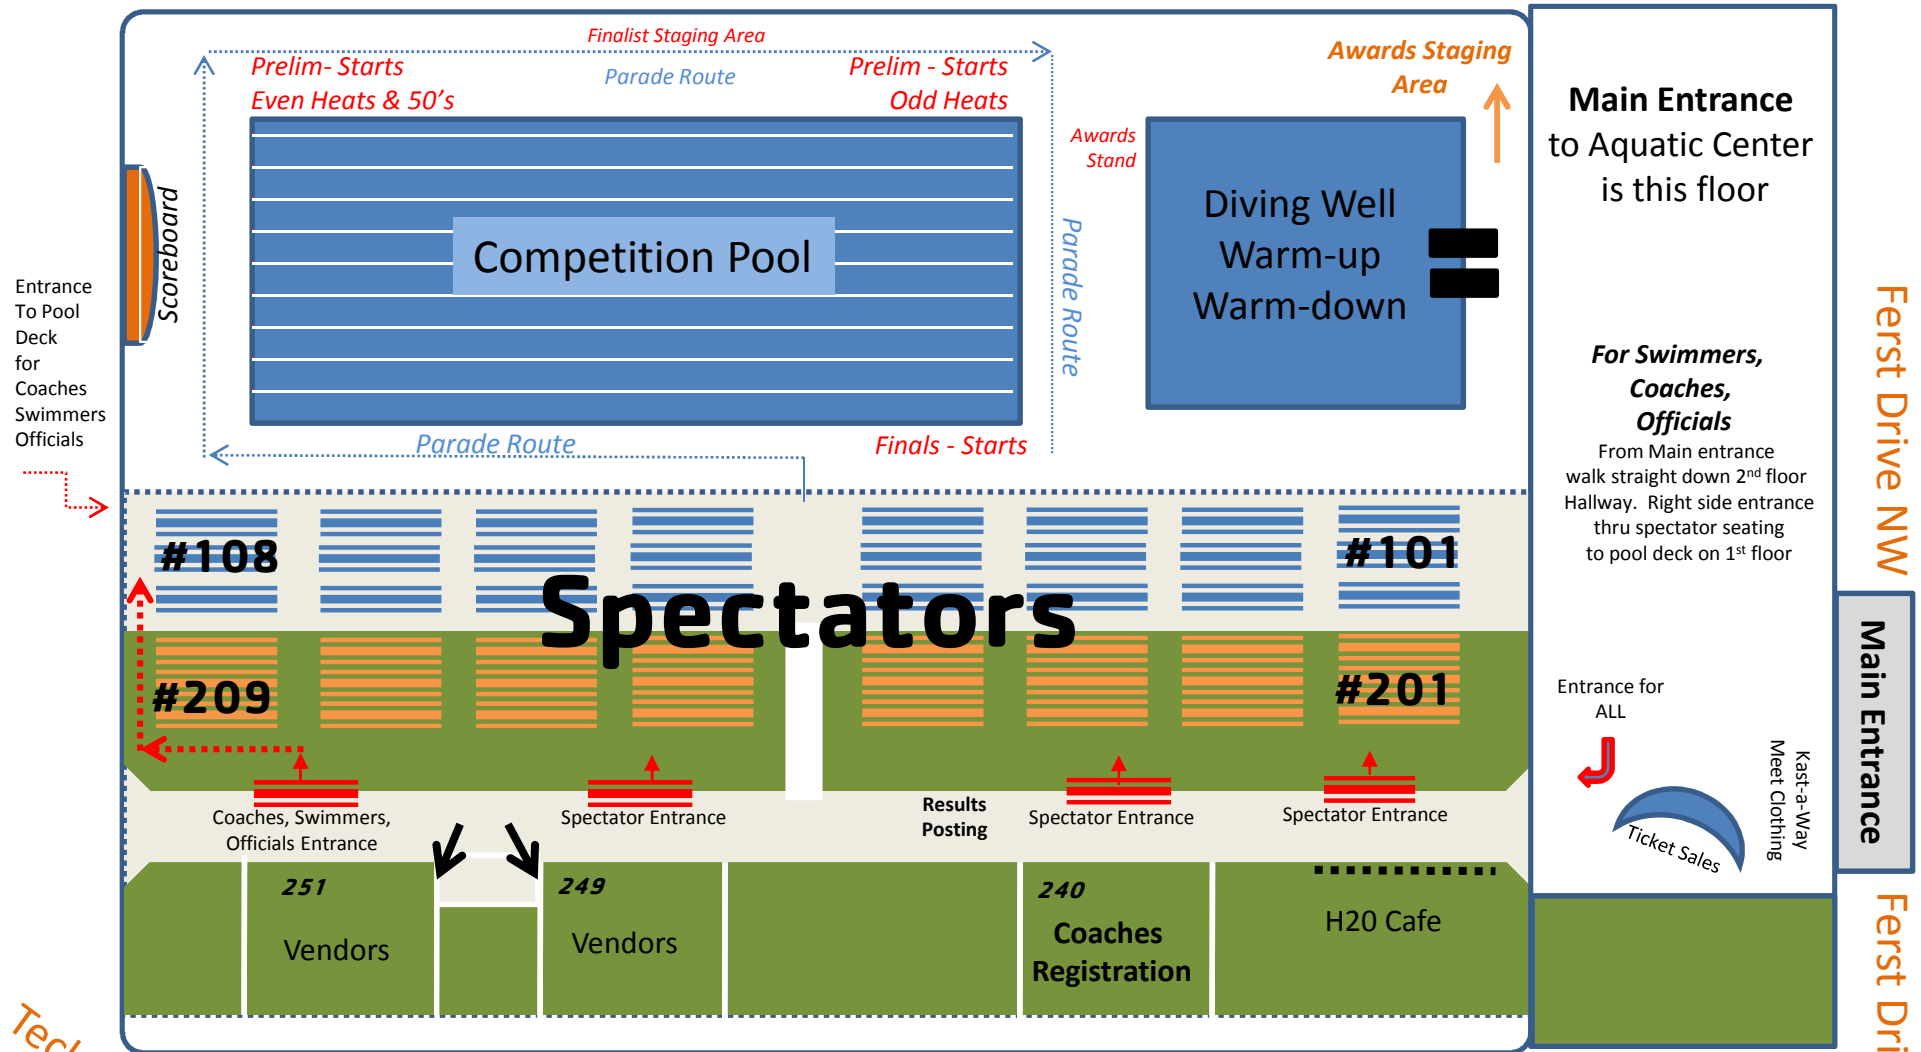

## Georgia Tech Campus Recreation Center - Aquatics Map for Coaches, Swimmers and Officials

### Pool Deck and Rooms

**Note: Coaches Registration  
2nd Floor (Main Floor) - Room 240**

**2nd Floor**

# Georgia Tech Campus Recreation Center - Aquatics Map for Spectators

**2nd Floor**

## Spectators and Vendors

Tech Parkway NW

YMCA Long Course Nationals