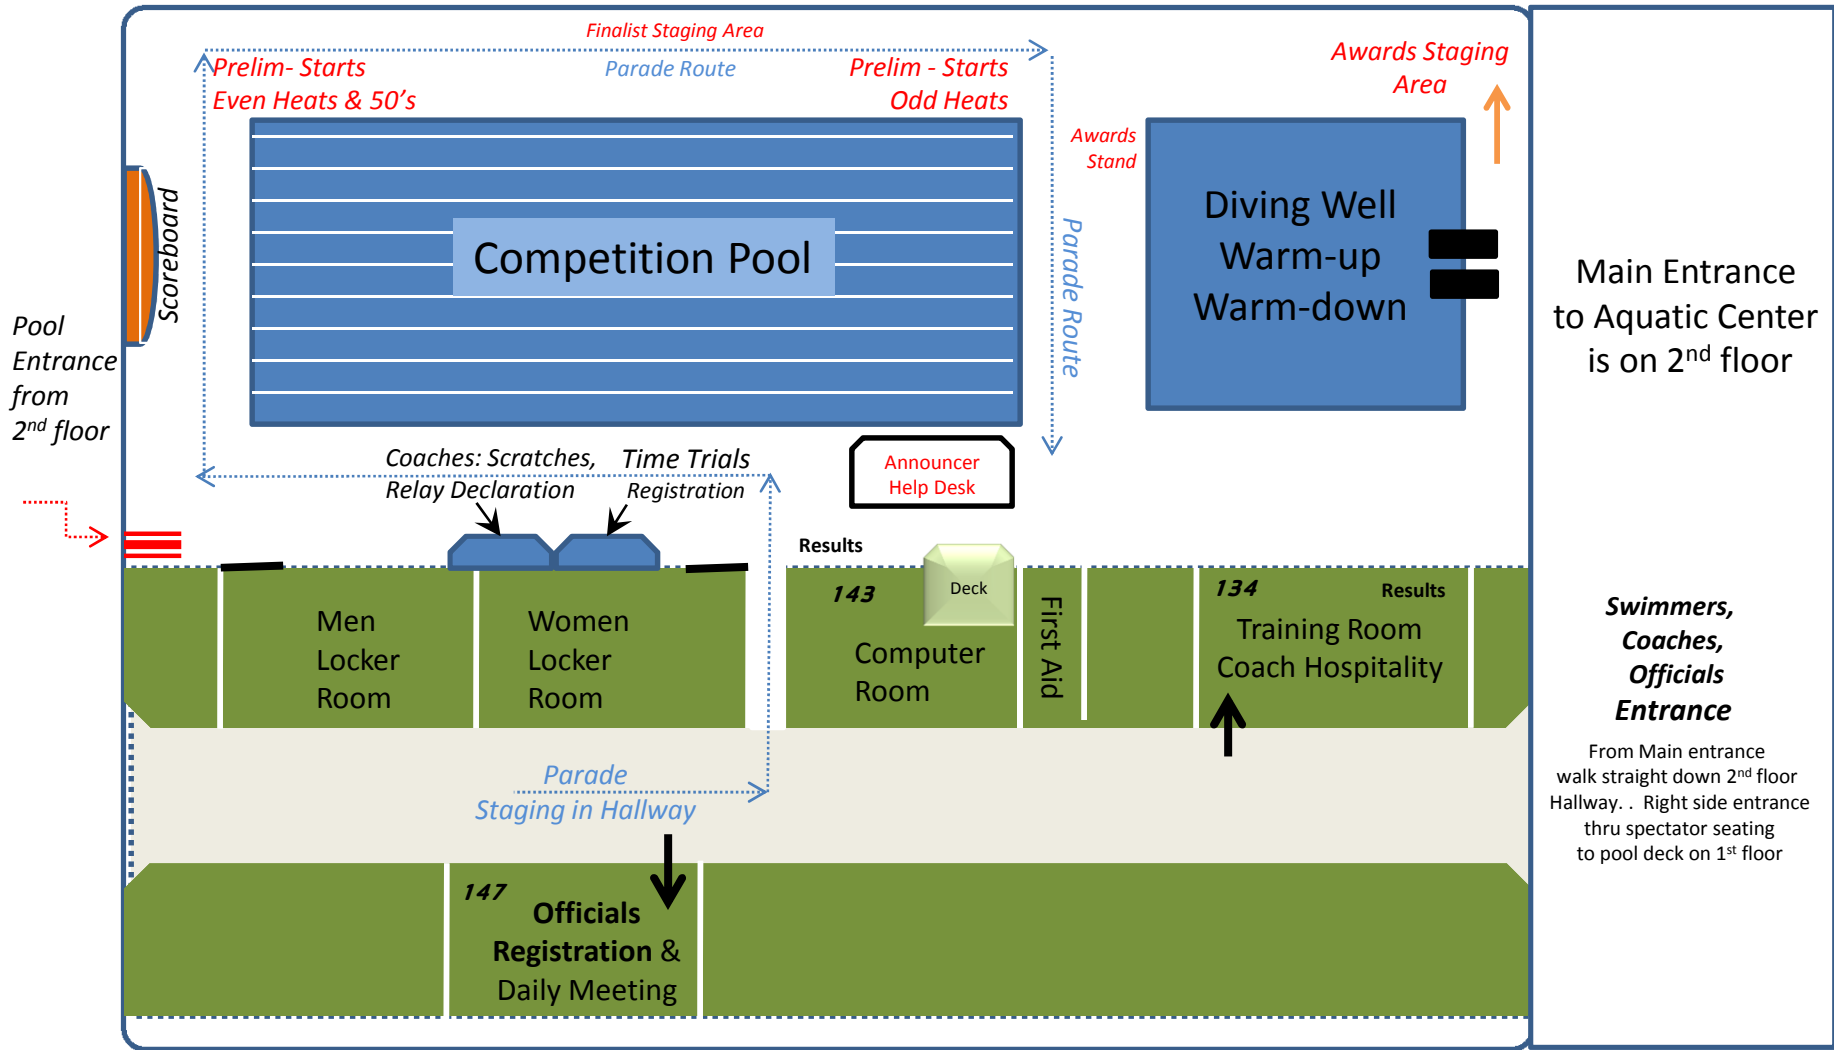

# 1st Floor

## Georgia Tech Campus Recreation Center - Aquatics Map for Coaches, Swimmers and Officials

# Georgia Tech Campus Recreation Center - Aquatics Map for Spectators

**2nd Floor**