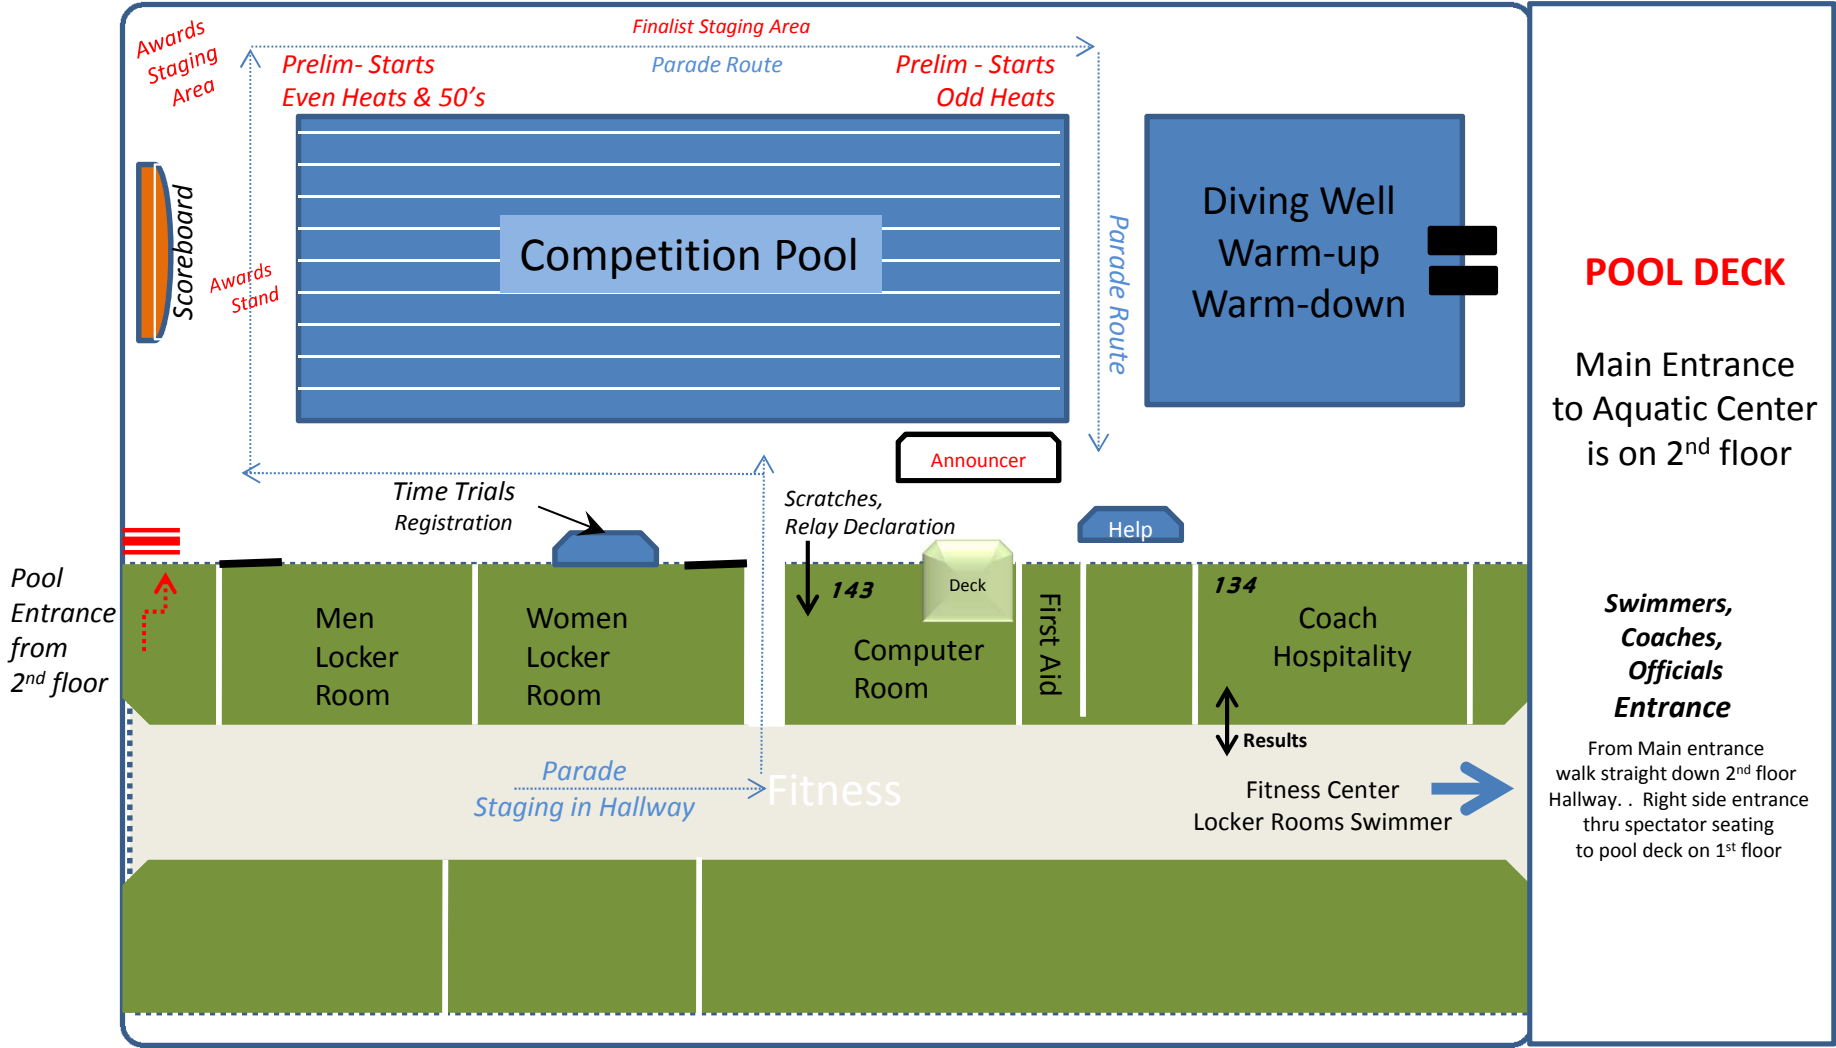

2nd Floor

Georgia Tech Campus Recreation Center - Aquatics Map for Spectators, Coaches, Officials

2nd Floor

Spectators and Vendors

YMCA Long Course Nationals

1st Floor

Georgia Tech Campus Recreation Center - Aquatics Map for Coaches, Swimmers and Officials

1st Floor

POOL DECK

Main Entrance to Aquatic Center is on 2nd floor

Swimmers, Coaches, Officials Entrance

From Main entrance walk straight down 2nd floor Hallway. . Right side entrance thru spectator seating to pool deck on 1st floor

Pool Deck and Rooms

**Note: Coaches Registration
2nd Floor (Main Floor) - Room 251**

YMCA Long Course Nationals