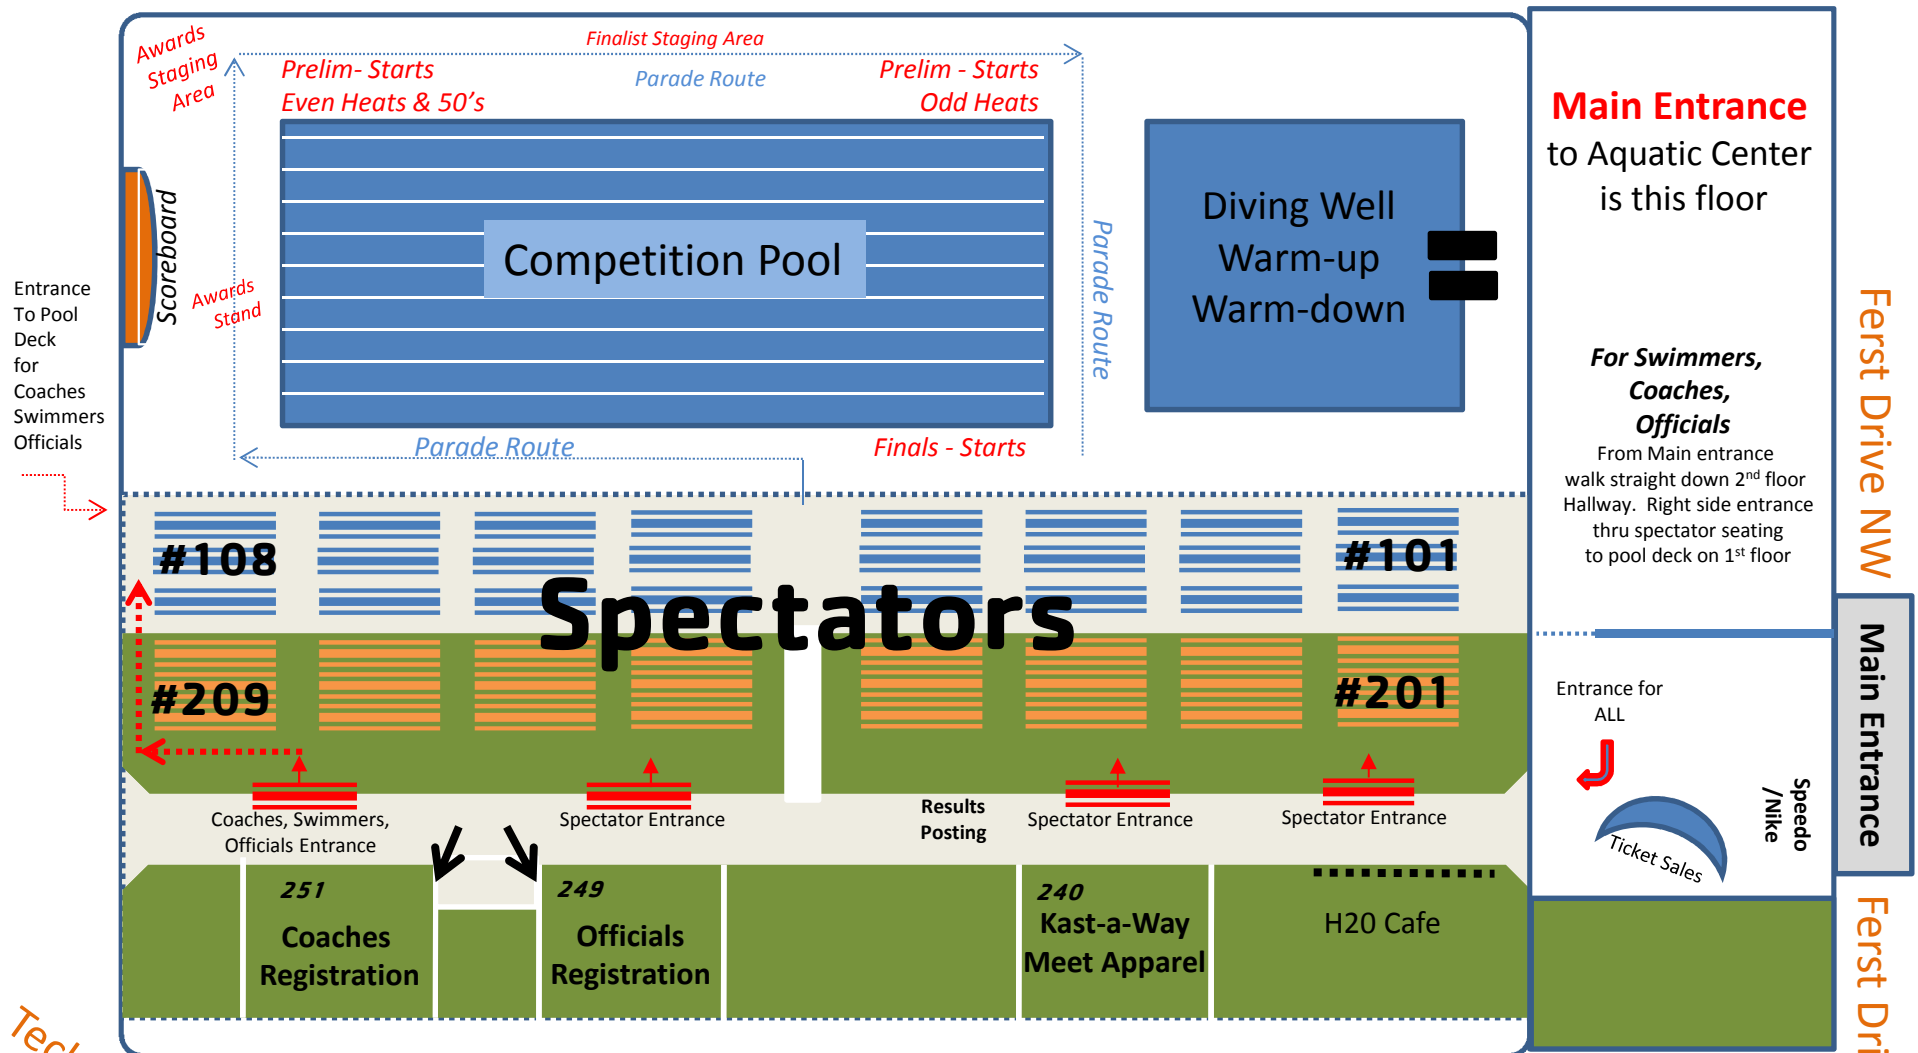

2nd Floor

Georgia Tech Campus Recreation Center - Aquatics Map for Spectators, Coaches, Officials

2nd Floor

Spectators and Vendors

YMCA Long Course Nationals

1st Floor

Georgia Tech Campus Recreation Center - Aquatics Map for Coaches, Swimmers and Officials

1st Floor

POOL DECK

Main Entrance to Aquatic Center is on 2nd floor

Swimmers, Coaches, Officials Entrance

From Main entrance walk straight down 2nd floor Hallway. . Right side entrance thru spectator seating to pool deck on 1st floor

Pool Deck and Rooms

**Note: Coaches Registration
2nd Floor (Main Floor) - Room 251**

YMCA Long Course Nationals