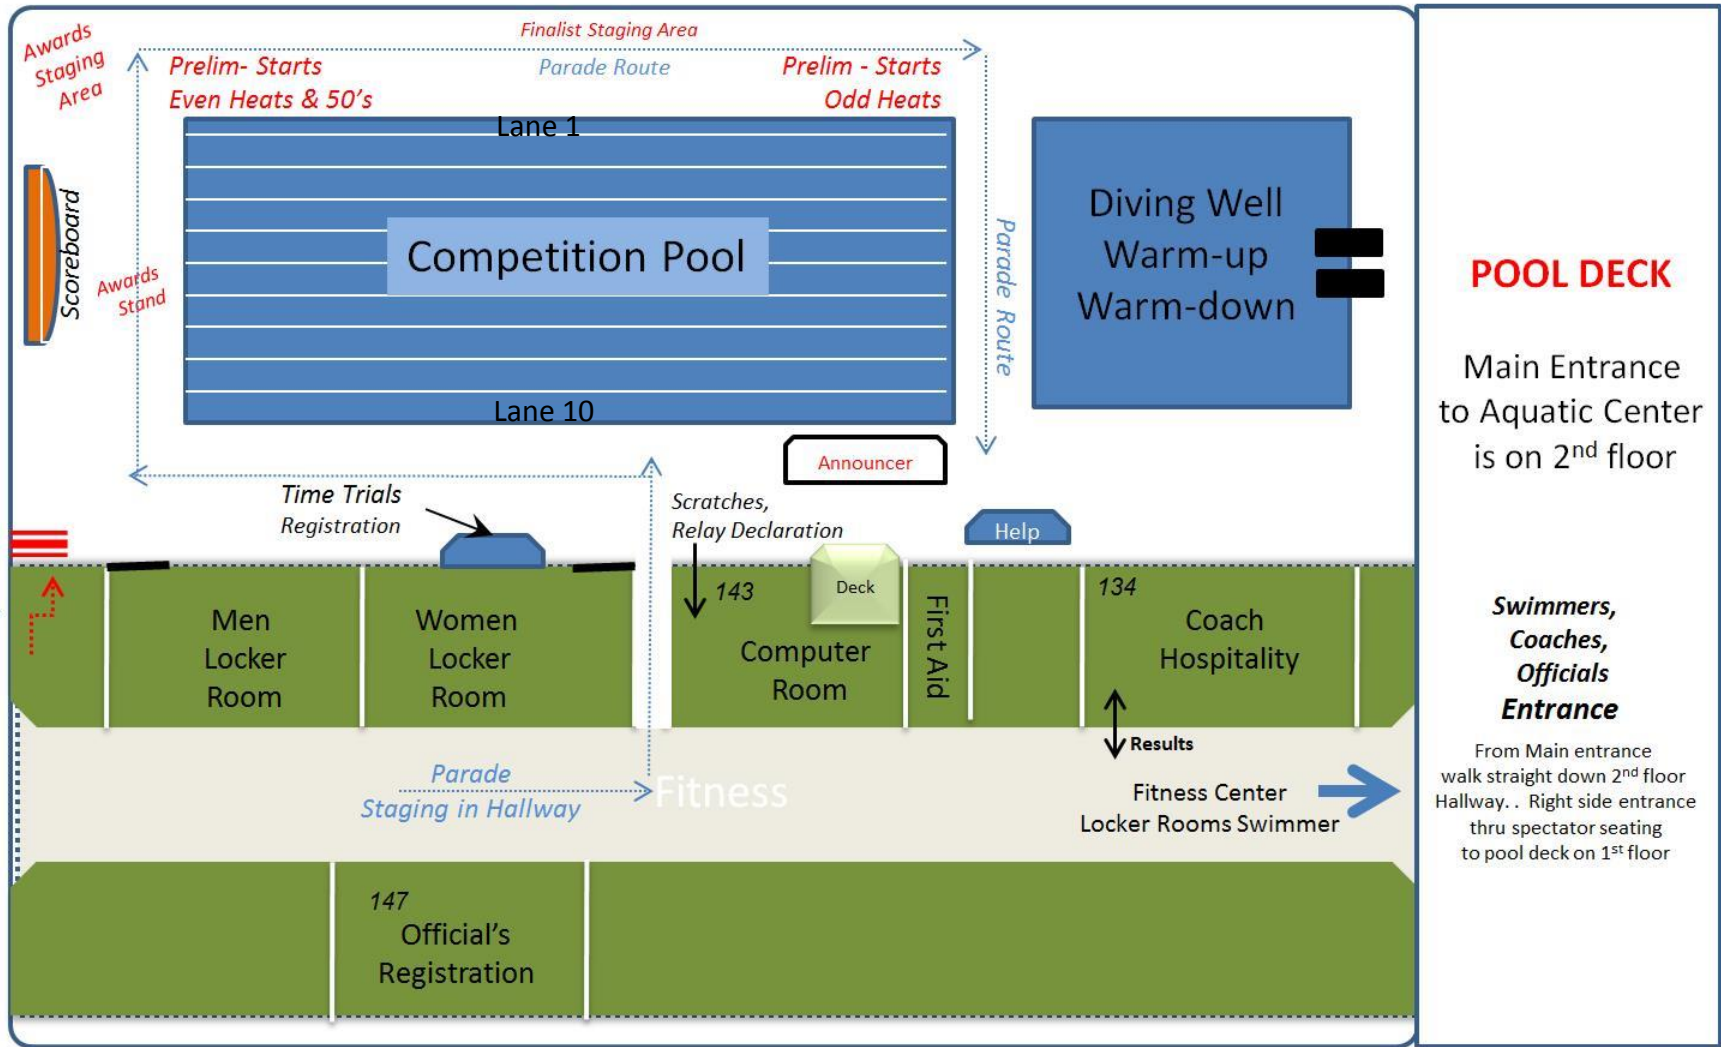

Georgia Tech Campus Recreation Center - Aquatics Map for Spectators, Coaches, Officials

Main Entrance
to Aquatic Center
is this floor

**For Swimmers,
Coaches,
Officials**
From Main entrance
walk straight down 2nd floor
Hallway. Right side entrance
thru spectator seating
to pool deck on 1st floor

Spectators

Spectators and Vendors

Georgia Tech Campus Recreation Center - Aquatics

Map for Coaches, Swimmers and Officials

POOL DECK

Main Entrance to Aquatic Center is on 2nd floor

Swimmers, Coaches, Officials Entrance

From Main entrance walk straight down 2nd floor Hallway. Right side entrance thru spectator seating to pool deck on 1st floor

Pool Deck and Rooms

Note: Coaches Registration
2nd Floor (Main Floor) - Room 251