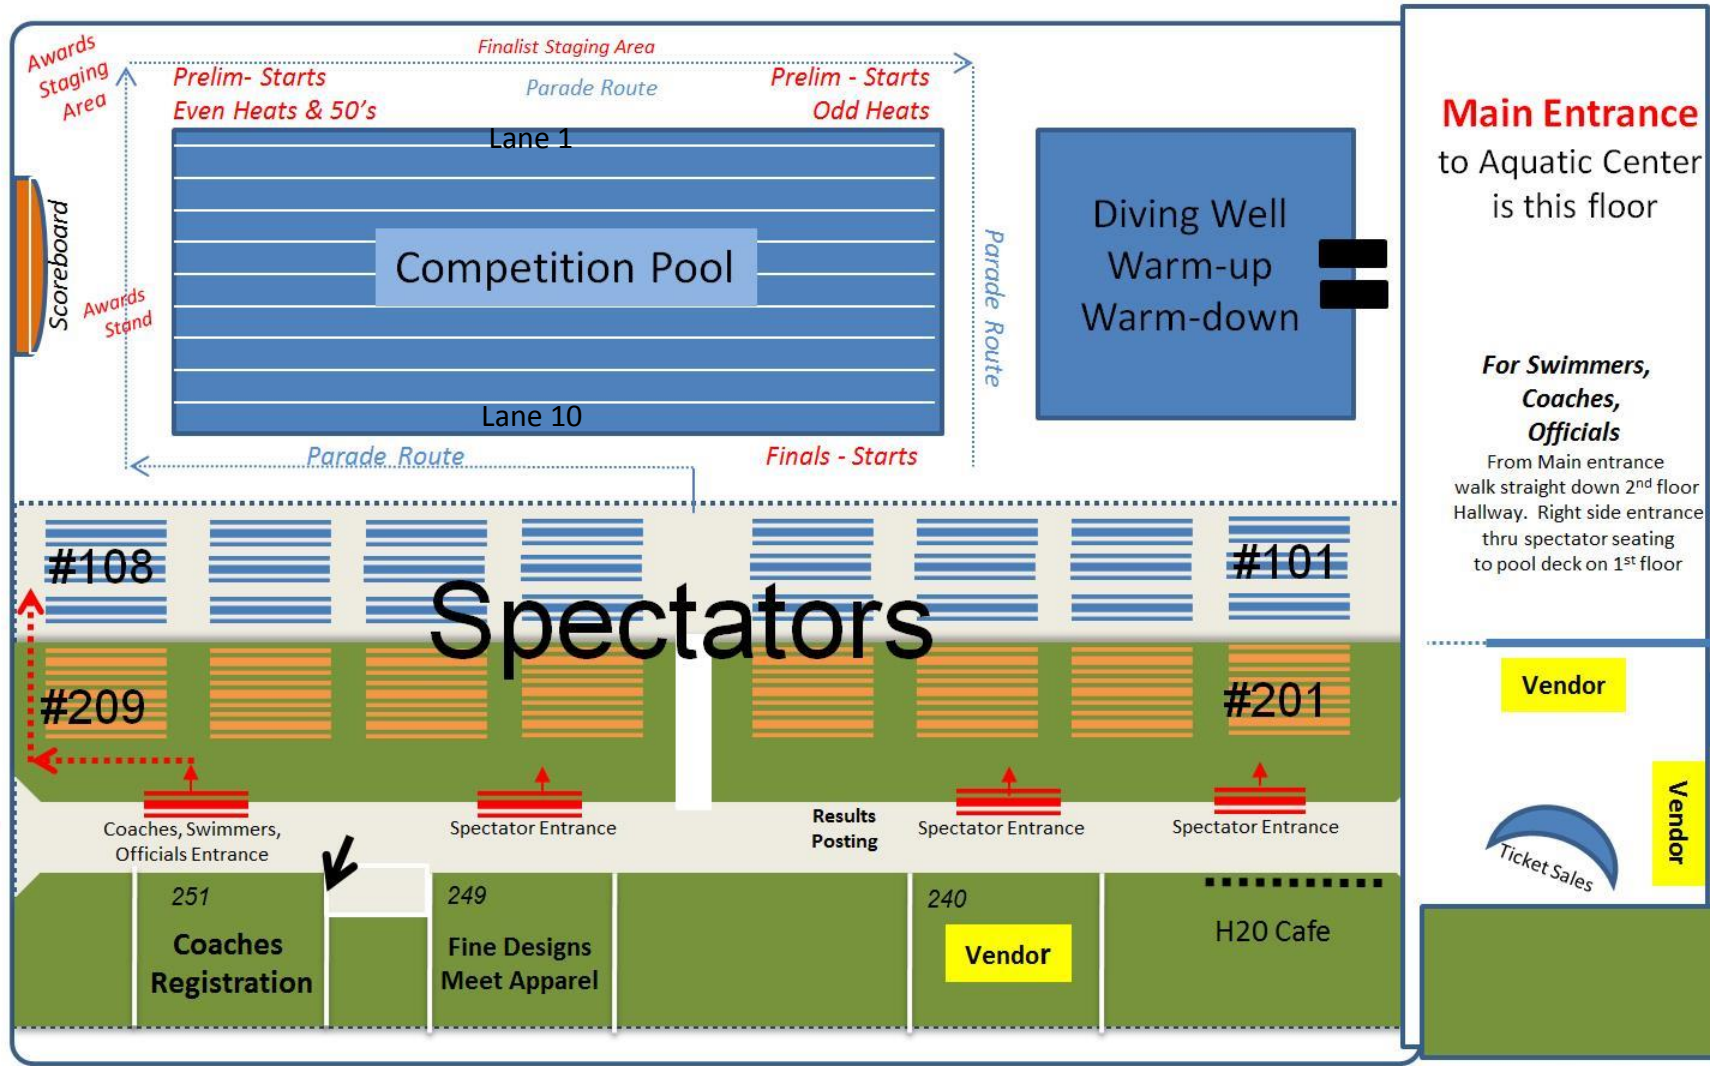

Georgia Tech Campus Recreation Center - Aquatics Map for Spectators, Coaches, Officials

Main Entrance
to Aquatic Center
is this floor

**For Swimmers,
Coaches,
Officials**
From Main entrance
walk straight down 2nd floor
Hallway. Right side entrance
thru spectator seating
to pool deck on 1st floor

Spectators

Spectators and Vendors

Georgia Tech Campus Recreation Center - Aquatics

Map for Coaches, Swimmers and Officials

POOL DECK

Main Entrance to Aquatic Center is on 2nd floor

Swimmers, Coaches, Officials Entrance

From Main entrance walk straight down 2nd floor Hallway. Right side entrance thru spectator seating to pool deck on 1st floor

Pool Deck and Rooms

Note: Coaches Registration
2nd Floor (Main Floor) - Room 251